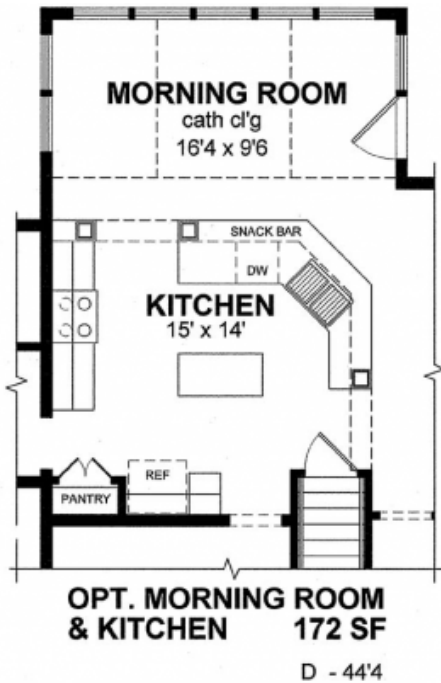

**VILLAGE STATION**  
VICTOR, NY

2161 sq. ft.

Alternate 2<sup>nd</sup> Floor with bonus room (add 222 sq. ft.)

Pricing for these options is located at the back of the plan book on the *Home Plans Optional Features* Sheet