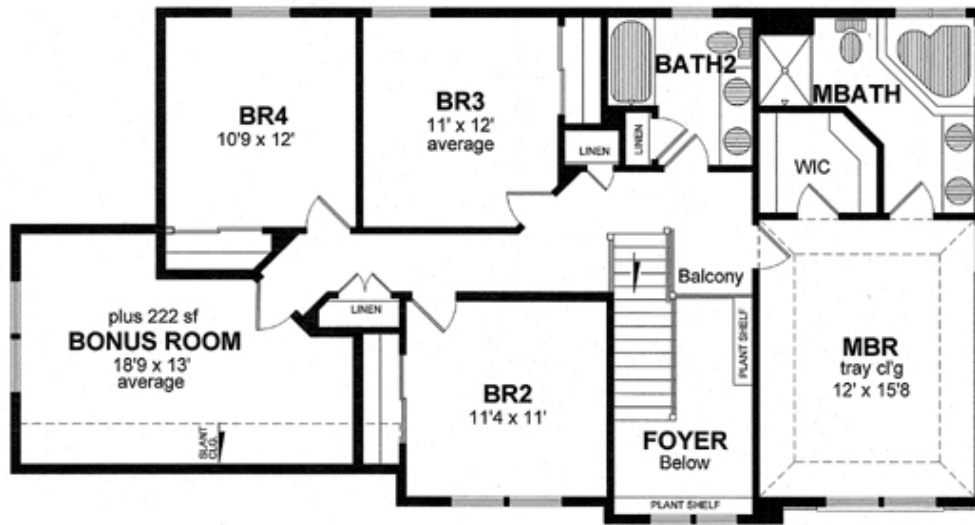

**VILLAGE STATION**  
VICTOR, NY

2161 sq. ft.

Alternate 2<sup>nd</sup> Floor with bonus room (add 222 sq. ft.)

Pricing for these options is located at the back of the plan book on the *Home Plans Optional Features* Sheet