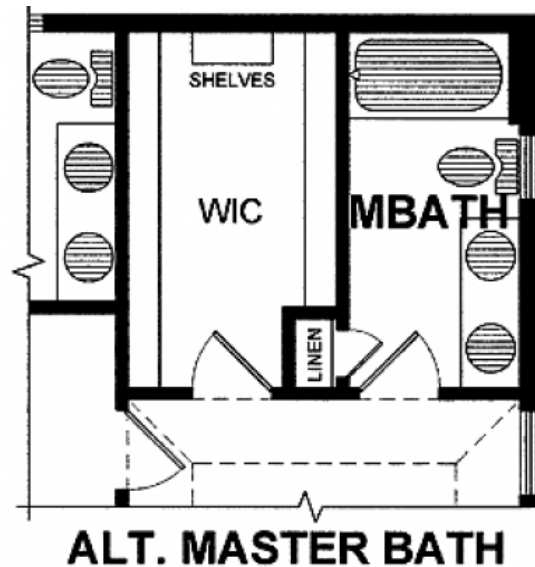

**VILLAGE STATION**  
VICTOR, NY

2161 sq. ft.

Alternate 2<sup>nd</sup> Floor with bonus room (add 222 sq. ft.)

Pricing for these options is located at the back of the plan book on the *Home Plans Optional Features* Sheet