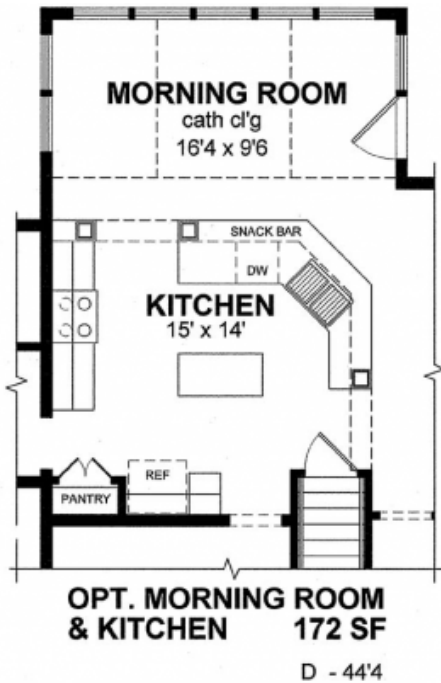

VILLAGE STATION
VICTOR, NY

2181 sq. ft.

Alternate 2nd Floor with bonus room (add 222 sq. ft.)

Pricing for these options is located at the back of the plan book
on the *Home Plans Optional Features* Sheet