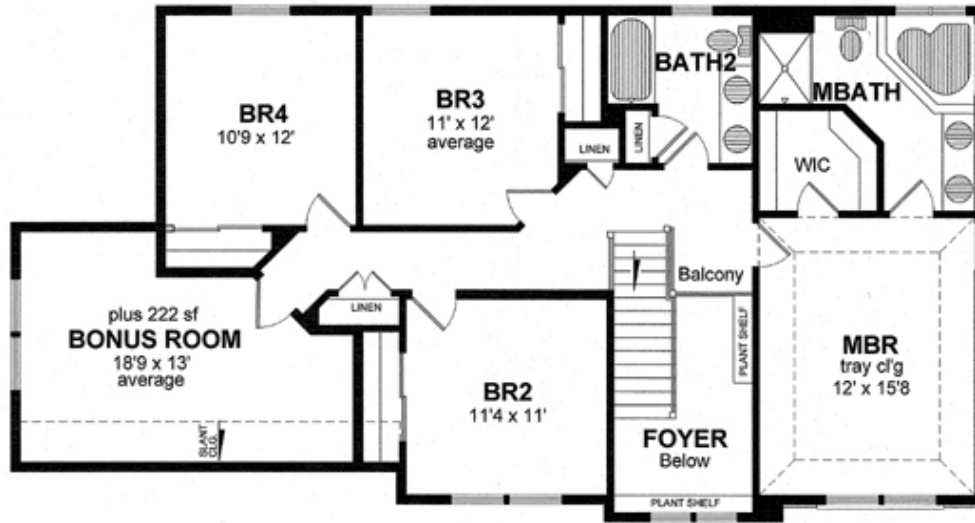

VILLAGE STATION
VICTOR, NY

2181 sq. ft.

Alternate 2nd Floor with bonus room (add 222 sq. ft.)

Pricing for these options is located at the back of the plan book
on the *Home Plans Optional Features* Sheet