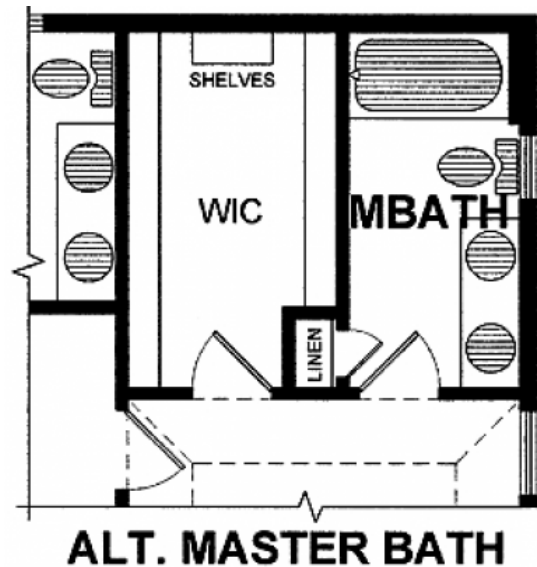

VILLAGE STATION
VICTOR, NY

2181 sq. ft.

Alternate 2nd Floor with bonus room (add 222 sq. ft.)

Pricing for these options is located at the back of the plan book
on the *Home Plans Optional Features* Sheet