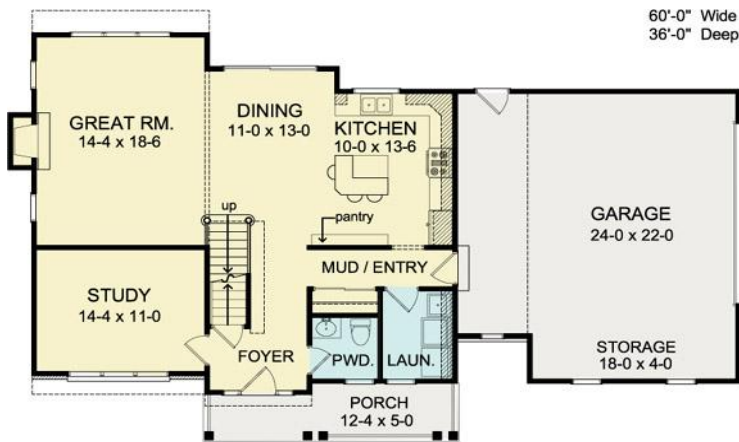

**VILLAGE STATION**  
VICTOR, NY

2225 sq. ft.

**FIRST FLOOR PLAN**

Living Area = 1032 Sq. Ft.  
9'-0" Ceiling Height

**SECOND FLOOR PLAN**

Living Area = 1193 Sq. Ft.

**OPT. MUD RM. LAYOUT**