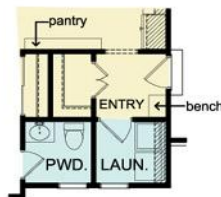

**VILLAGE STATION**  
VICTOR, NY

2225 sq. ft.

**FIRST FLOOR PLAN**

Living Area = 1032 Sq. Ft.  
9'-0" Ceiling Height

**SECOND FLOOR PLAN**

Living Area = 1193 Sq. Ft.

**OPT. MUD RM. LAYOUT**