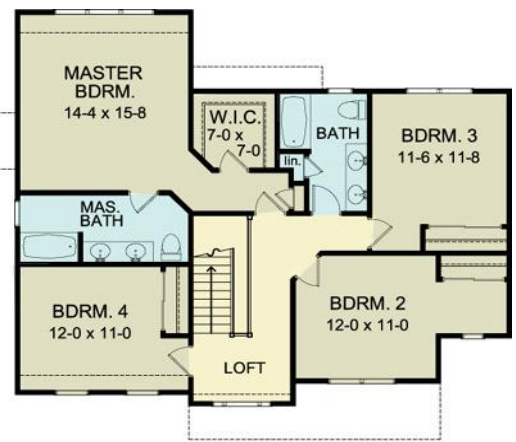

**VILLAGE STATION**  
VICTOR, NY

2225 sq. ft.

**FIRST FLOOR PLAN**

Living Area = 1032 Sq. Ft.  
9'-0" Ceiling Height

**SECOND FLOOR PLAN**

Living Area = 1193 Sq. Ft.

**OPT. MUD RM. LAYOUT**