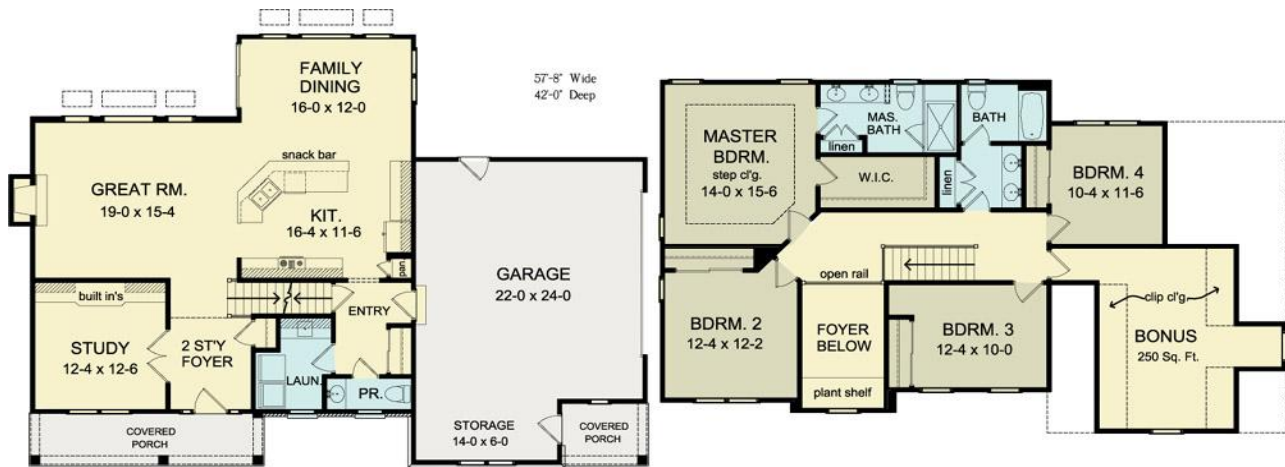

VILLAGE STATION

VICTOR, NY

2320 sq. ft.

FIRST FLOOR PLAN
SCALE: 1/4" = 1'-0"
 Living Area = 1177 Sq. Ft.
 9'-0" Ceiling Height

SECOND FLOOR PLAN
SCALE: 1/4" = 1'-0"
 Living Area = 1143 Sq. Ft.

Bonus Room pricing can be found at the back of the plan book
 on the *Home Plans Optional Features* Sheet