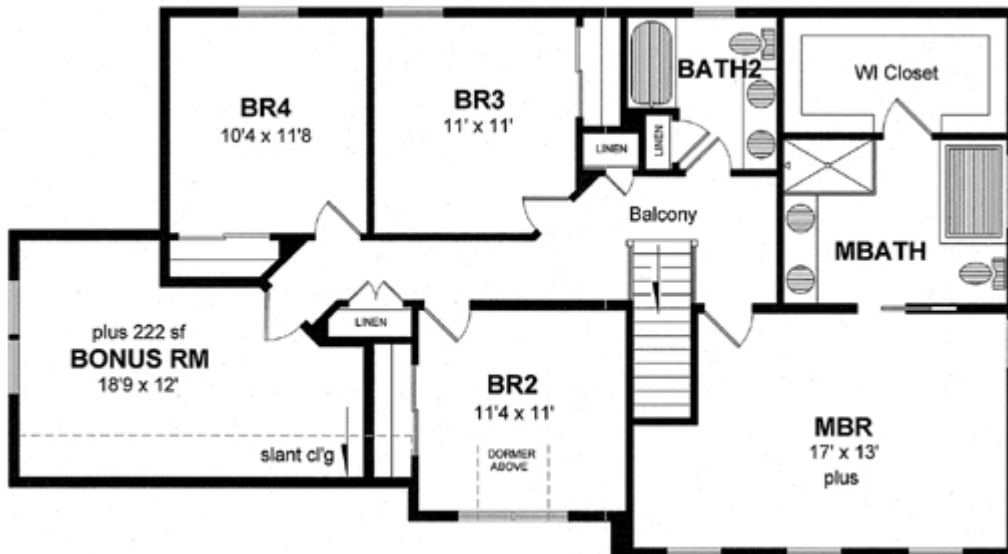

**VILLAGE STATION**  
VICTOR, NY

2337 sq. ft.

**OPT. MORNING RM & KITCHEN 172 SF**

D - 44'4"

Alternate 2<sup>nd</sup> Floor with bonus room (add 222 sq. ft.)

Pricing for these options is located at the back of the plan book  
on the *Home Plans Optional Features* Sheet