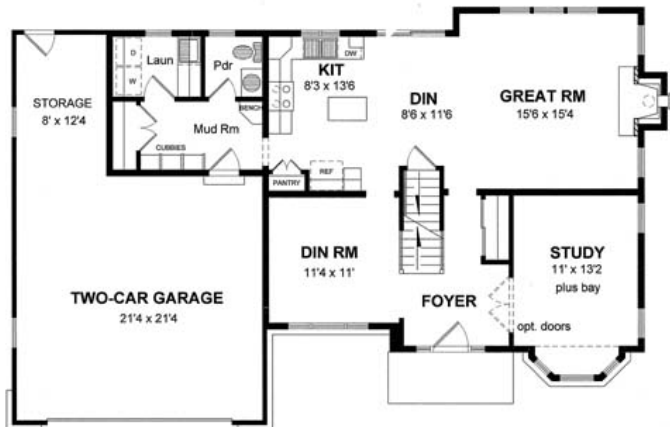

**VILLAGE STATION**  
VICTOR, NY

2337 sq. ft.

**OPT. MORNING RM & KITCHEN 172 SF**

D - 44'4"

Alternate 2<sup>nd</sup> Floor with bonus room (add 222 sq. ft.)

Pricing for these options is located at the back of the plan book  
on the *Home Plans Optional Features* Sheet