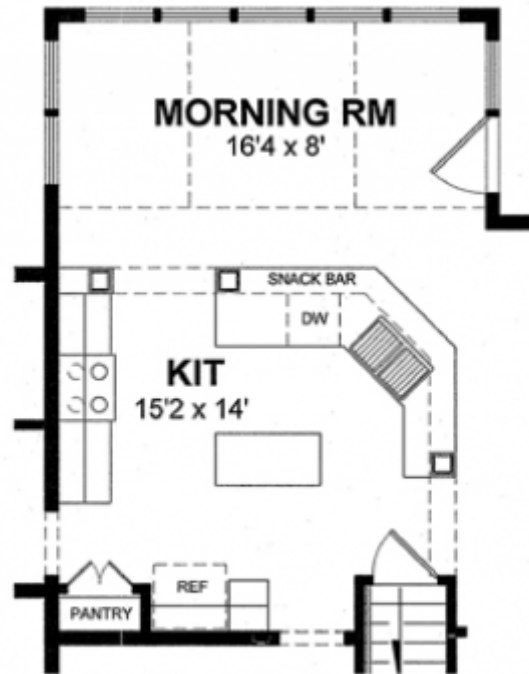

**VILLAGE STATION**  
VICTOR, NY

2337 sq. ft.

**OPT. MORNING RM & KITCHEN 172 SF**

D - 44'4"

Alternate 2<sup>nd</sup> Floor with bonus room (add 222 sq. ft.)

Pricing for these options is located at the back of the plan book  
on the *Home Plans Optional Features* Sheet