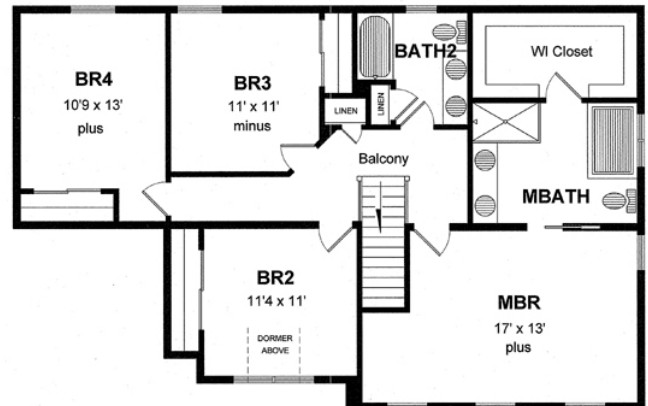

**VILLAGE STATION**  
VICTOR, NY

2337 sq. ft.

**OPT. MORNING RM & KITCHEN 172 SF**

D - 44'4"

Alternate 2<sup>nd</sup> Floor with bonus room (add 222 sq. ft.)

Pricing for these options is located at the back of the plan book  
on the *Home Plans Optional Features* Sheet